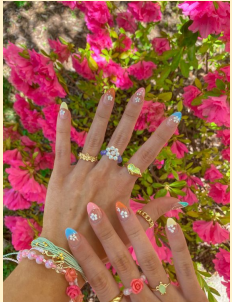

Sunshine State

By Sammi, Katarina, and Lizzy

F7426F

EC7F44

F79386

F7E39C

A9D5B4

5AC7CB

Citations & Sources

- Palette built with **Coolors.co** → coolors.co (link takes you to our palette)
- Peaches, smoothie photo, beach photo, girl floating in water photo, green smoothie photo, and girl in pink outfit with fruit photo all from various **Pinterest** boards → <https://www.pinterest.com/katarinalise/> (edited for color and fitting by Katarina)
- Watercolor digital drawing .pngs created by Katarina in Procreate app
- Cabana Photo, Palm Tree Isle Photo, Speed Limit Photo → <https://www.pinterest.com/smatteucci0110/art-and-photography/> Photos and Editing by Sammi Matteucci
- Pinterest Board <https://www.pinterest.com/smatteucci0110/beach-lifeisland-time/> → Top Row (1-4), Bottom Row (4)
- Beach Picnic photo <https://m.facebook.com/strawsnberries/photos/a.1060179927706112/1565046103886156/>
- Smoothie bowl, girl in front of palm trees, blue and orange sunset <https://www.pinterest.com/>